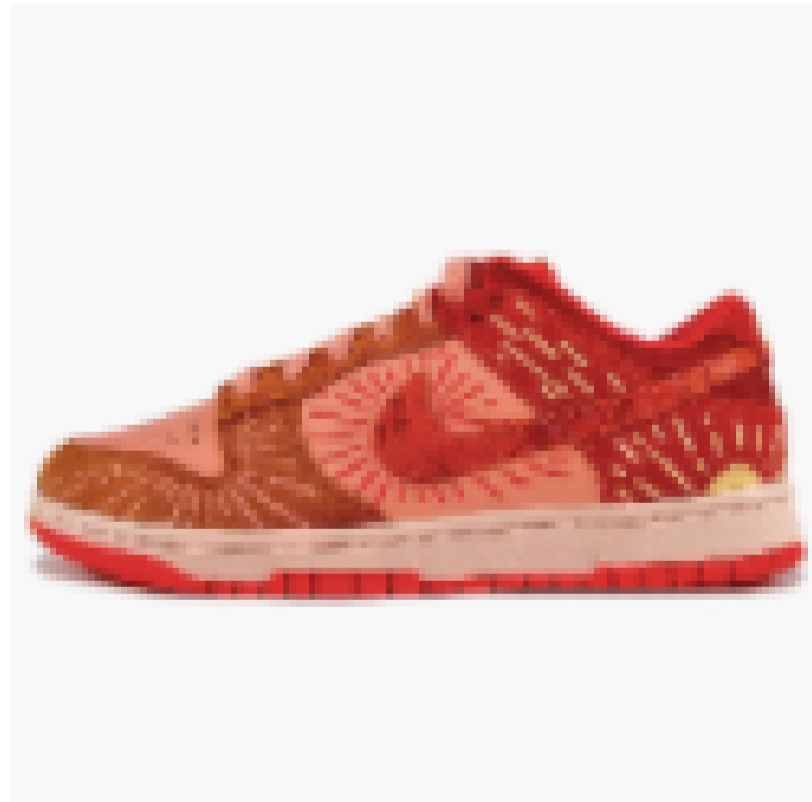

AIR JORDAN 4 RETRO 'LIGHTNING' (2021)

from 330 €

NIKE DUNK HIGH 'WHITE ALUMINUM' (W)

from 220 €

SPOTLIGHT

NIKE DUNK LOW WINTER SOLSTICE (W)

€199.00

inkl. MwSt. zzgl. Versandkosten

NIKE

Nike Dunk High Prime
Pink (W)
ab €199.00

Nike Dunk Low PRM
Halloween
€279.00

Nike Dunk Low White
Green Noise (W)
ab €149.00

Nike Dunk Low Grey
Fog
ab €349.00

Nike Dunk Low Winter
Solstice (W)
€199.00

Nike Air Max 1 Patta
Waves Black (with
Bracelet)
ab €299.00